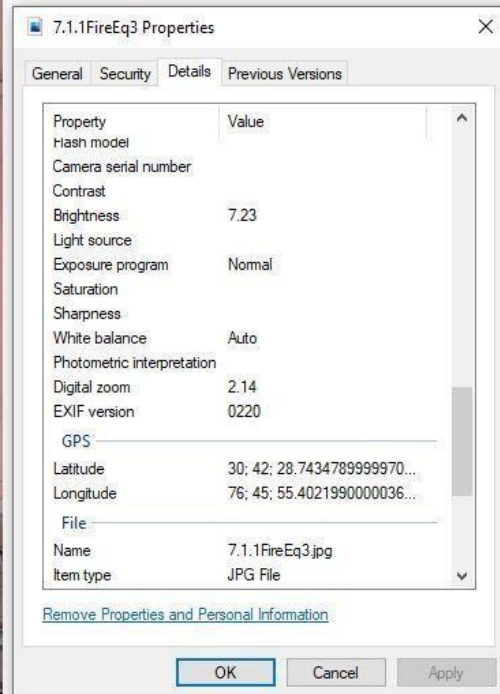

7.1.1 Sanitary Napkin Vending Machine