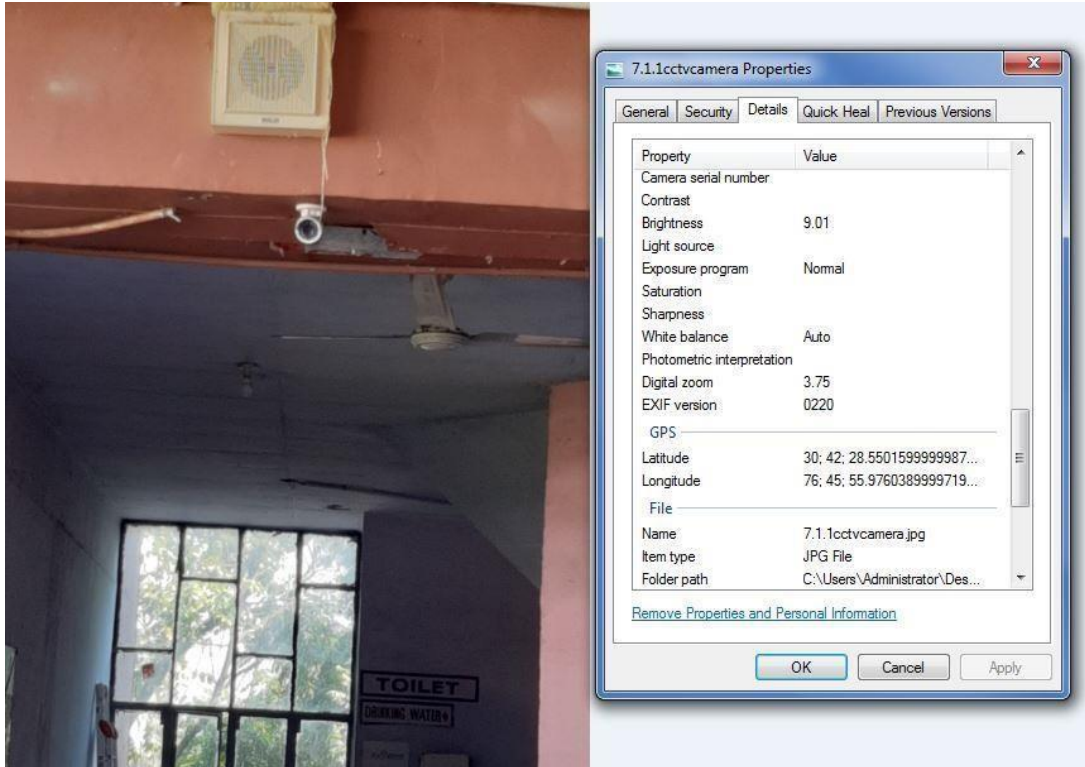

### 7.1.1 CCTV Camera

### 7.1.1 Manned College Gate

  
Principal  
Dev Samaj College For Women  
Sector 45-B, Chandigarh